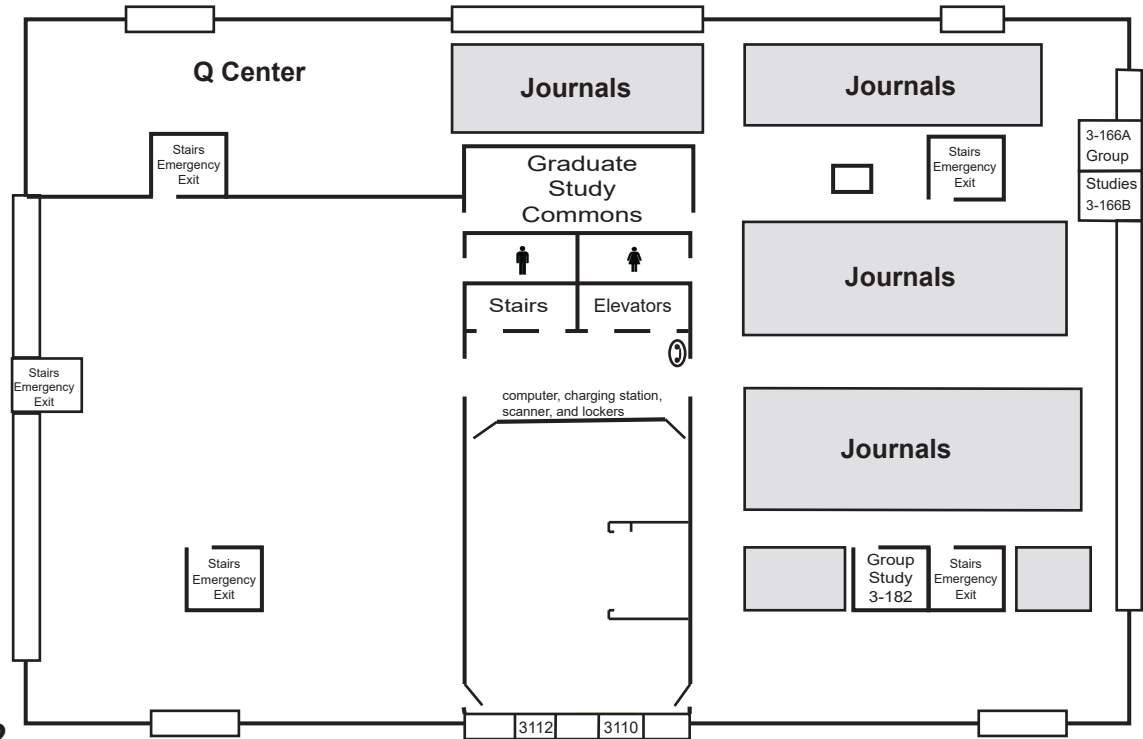

Level 3

Collections:

Journals

Daily Carrels
Graduate Study
Commons

Group Studies:

3-166 A & B, 3-182

Lockers

One-Button

Studio, 3110

Q Center

Scanner

Wellness Room, 3112

← South North →