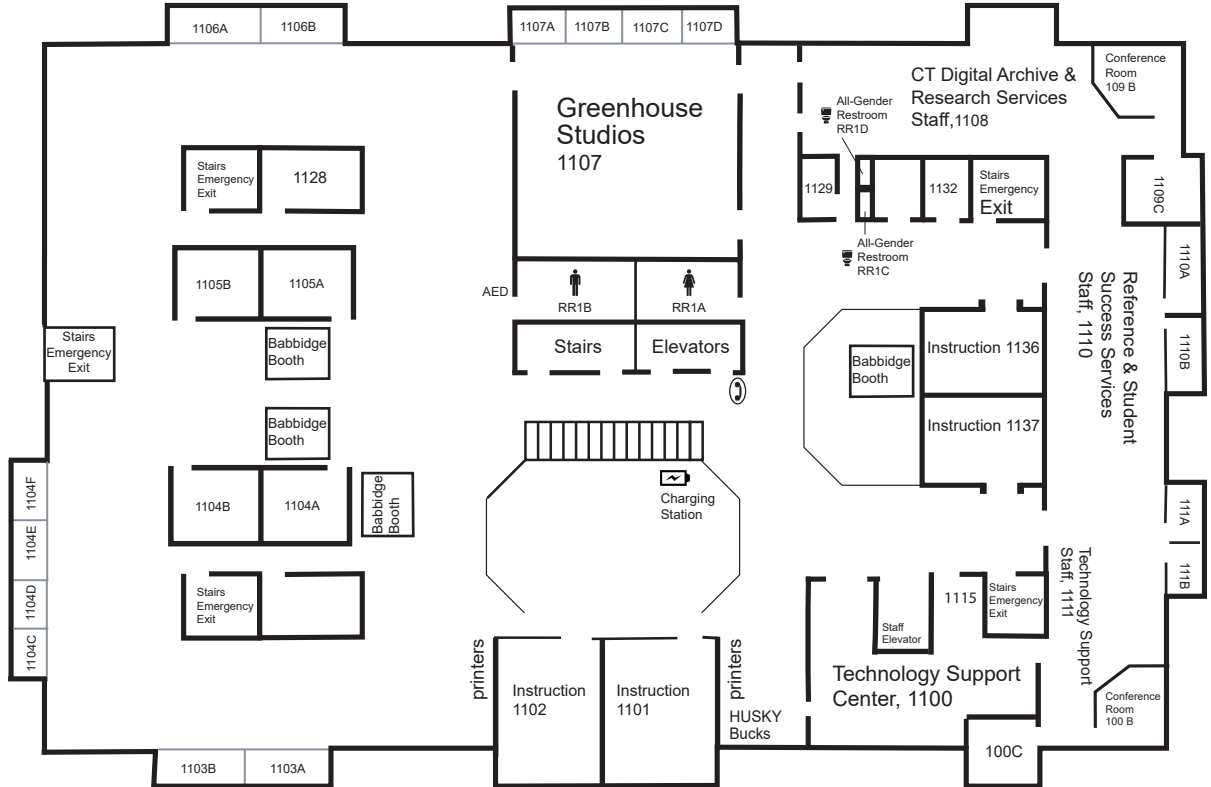

Level 1

All-Gender Restroom

RR1C, RR1D

Babbidge Booths (4)

Instruction Rooms

1101

1102

1136

1137

Consultation Room

(1132)

Greenhouse Studios

Group Studies

1103 A & B

1104 A-F

1105 A & B

1106 A & B

1128

← South North →